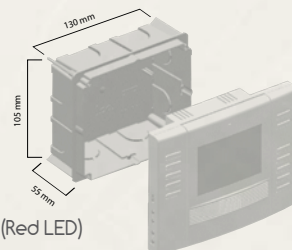

OPHERA

Recessed hands free intercom monitor

COLOUR VERSIONS

White body with artic blue, orange and white cover

Silver body with black, white and grey cover

This recessed hands free video receiver comes with 3.5" colour monitor and exchangeable colour covers included in package. The LCD TFT monitor ensures high quality chromatic performances, and the high-fidelity audio guarantees great acoustic performance in hands free mode. Equipped with a pull-down display for a perfect viewing angle, it can also be provided with the intercommunicating module accessory included in the package.

PULL-DOWN DISPLAY

The unit has a movable part that can be tilted outwards by 20° in order to ensure excellent viewing from different heights.

ACCESSORIES: WALL-MOUNTING AND TABLE-TOP KIT

The new PHKP surface mounting and table-top kits for BPT Ophera receivers are available in white and silver version. The PHKP surface mounting kit allows wall-mounted installation with fixture screws interaxis for 3-modules boxes in both horizontal and vertical position, as well as on round boxes with a 60 mm diameter. The table-top kit PHKT is composed of a preassembled table-top bracket with surface mounting support. It has non-slip rubber on the bottom.

CODES

RECEIVERS		
Article	Code	Description
OPHERA	62116600	3.5" Colour monitor, hands free, recessed, white monitor unit. 3 coloured covers (orange, arctic blue and white), intercom module and PHI embedding box included in the package.
OPHERA SV	62117000	3.5" Colour monitor, hands free, recessed, metallic grey monitor unit. 3 coloured covers (grey, white and black), intercom module and PHI embedding box included in the package.