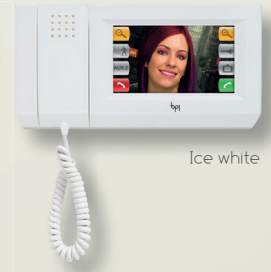

MITHO

Colour touch screen video entry system

MITHO is the innovative colour touch screen receiver designed for advanced use: it represents a new concept of user-system interface that emphasizes simplicity and easy access to the various functions available. Many innovations have been introduced in the new terminal, starting with the 4.3" touch screen LCD display with 16:9 wide screen format which allows full-screen navigation through menus that can be selected without using visible keys, amplifying the user's interaction with the system. The navigation within the various menus is simple and straightforward, based on colour codes that facilitate the association of the coloured functions. MITHO is therefore much more than a normal video entry system: connected to X1, the 2-wire system by Bpt, it offers a series of innovative functions such as image zoom, video voicemail and messages (from the porter for example) with integrated receiver and handsfree audio functions.

- The first and unique touch screen video
- Video voicemail
- Image zoom

COLOUR VERSIONS

Fusion black

Ice white

SYSTEM COMPATIBILITY

2-WIRES

INTERNET PROTOCOL

ON BUS

TECHNICAL FEATURES

FUNCTIONS AND DIMENSIONS

- 4.3" wide screen LCD display, 16:9 format 480 x 272 pixels
- Touch screen
- Hands free audio functions and integrated receiver
- Image zoom
- Video voicemail/porter messages
- 9 polyphonic melodies
- Concealed stylus pen for navigation
- Building function
- Wall-mounting or table top installation
- Available in the following colours: black Fusion - white Ice