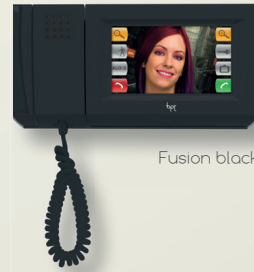

MITHO

Colour touch screen video entry system

MITHO is the innovative colour touch screen receiver designed for advanced use: it represents a new concept of user-system interface that emphasizes simplicity and easy access to the various functions available. Many innovations have been introduced in the new terminal, starting with the 4.3" touch screen LCD display with 16:9 wide screen format which allows full-screen navigation through menus that can be selected without using visible keys, amplifying the user's interaction with the system. The navigation within the various menus is simple and straightforward, based on colour codes that facilitate the association of the coloured functions. MITHO is therefore much more than a normal video entry system: connected to X1, the 2-wire system by Bpt, it offers a series of innovative functions such as image zoom, video voicemail and messages (from the porter for example) with integrated receiver and handsfree audio functions.

- The first and unique touch screen video
- Video voicemail
- Image zoom

COLOUR VERSIONS

Fusion black

Ice white

SYSTEM COMPATIBILITY

2-WIRES

INTERNET PROTOCOL

ON BUS

TECHNICAL FEATURES

FUNCTIONS AND DIMENSIONS

- 4.3" wide screen LCD display, 16:9 format 480 x 272 pixels
- Touch screen
- Hands free audio functions and integrated receiver
- Image zoom
- Video voicemail/porter messages
- 9 polyphonic melodies
- Concealed stylus pen for navigation
- Building function
- Wall-mounting or table top installation
- Available in the following colours: black Fusion - white Ice