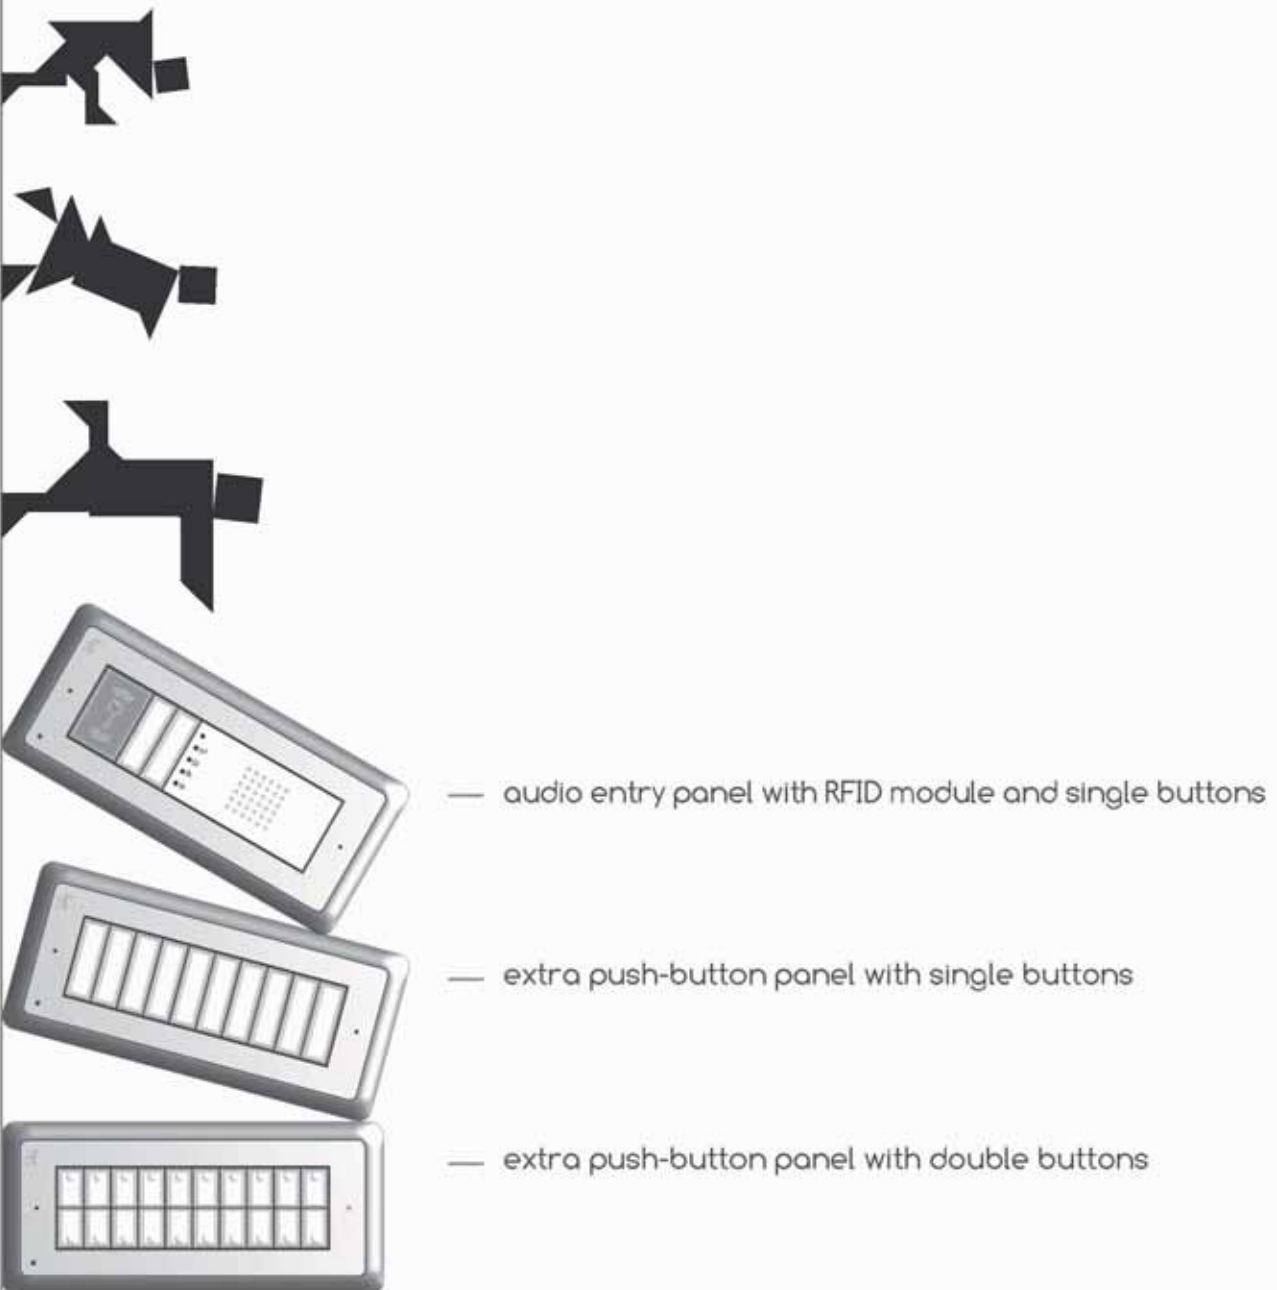

SELF-LOCKING EMBEDDING BOXES

Embedding installation is made easier by self-locking boxes, simple and quick wiring with the help of fairlead guides inside.

THANGGRAM.
COMBINATION EXERCISES

1 Video entry panel

2 Audio entry panel

3 Access control module with keypad

4 Double button

5 Single button

6 Access control module with RFID reader

7 Double height single button

CHECK RESULTS

The modularity and extreme flexibility of Thangram allow you to play with the modules and obtain the entry panel most suited to your needs. A few cards and the game is over.

Here are some examples.

— extra push-button panel with double height buttons

— video entry panel with RFID module and double buttons

— video entry panel with double buttons

— video entry panel with RFID module and double height button