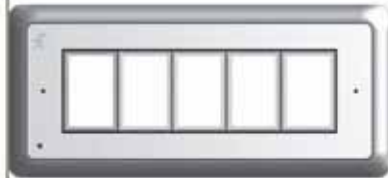

*Blue backlight
for buttons*

basic body option

metal body option

Different colour LEDs
to indicate
status

metal coloured
optical

black coloured opti-
cal

aluminium coloured
optical

THE BEST VIDEO QUALITY

SELF-LOCKING EMBEDDING BOXES

Embedding installation is made easier by self-locking boxes, simple and quick wiring with the help of fairlead guides inside.

THANGGRAM.
COMBINATION EXERCISES

1 Video entry panel

2 Audio entry panel

3 Access control module with keypad

4 Double button

5 Single button

6 Access control module with RFID reader

7 Double height single button

CHECK RESULTS

The modularity and extreme flexibility of Thangram allow you to play with the modules and obtain the entry panel most suited to your needs. A few cards and the game is over.

Here are some examples.

— extra push-button panel with double height buttons

— video entry panel with RFID module and double buttons

— video entry panel with double buttons

— video entry panel with RFID module and double height button